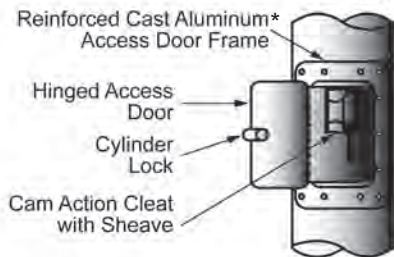

Hinged Access Door

Cylinder Lock

Cam Action Cleat with Sheave

*5" diameter poles are supplied with a hinged access door and frame unit. Other sizes are supplied with a removable access door (not hinged) which is attached to a frame plate that is welded to the inside of the pole providing a smooth exterior finish.

Add $100.00 for a revolving truck on any Vanguard Flagpole.

SATIN

MODEL	ITEM #	1-2	3-6	7+
ECXV20	320409	$1,360	$1,260	$1,210
ECV20	320410	1,570	1,500	1,410
ECXV25	320411	1,510	1,430	1,360
ECXAV25	320412	1,700	1,620	1,520
ECV25	320413	2,220	2,110	2,000
ECXV30*	320414	1,640	1,570	1,490
ECXAV30*	320415	1,860	1,770	1,670
ECAV30	320416	2,150	2,050	1,940
ECV30	320417	2,280	2,180	2,060
ECSAV35	320418	2,110	2,000	1,890
ECXV35	320419	2,280	2,180	2,060
ECAV35	320420	2,580	2,450	2,330
ECV35	320421	2,950	2,790	2,650
ECXV40	320422	3,170	3,030	2,850
ECAV40	320423	3,630	3,460	3,250
ECV40	320424	3,910	3,700	3,510

CLEAR ANODIZED

MODEL	ITEM #	1-2	3-6	7+
ECXV20	320425	$1,580	$1,520	$1,440
ECV20	320426	1,850	1,740	1,660
ECXV25	320427	1,770	1,690	1,590
ECXAV25	320428	1,990	1,910	1,790
ECV25	320429	2,500	2,370	2,230
ECXV30*	320430	1,960	1,860	1,740
ECXAV30*	320431	2,180	2,060	1,960
ECAV30	320432	2,560	2,430	2,280
ECV30	320433	2,690	2,550	2,420
ECSAV35	320434	2,500	2,370	2,230
ECXV35	320435	2,740	2,590	2,470
ECAV35	320436	3,060	2,930	2,740
ECV35	320437	3,430	3,250	3,080
ECXV40	320438	3,720	3,550	3,350
ECAV40	320439	4,230	4,050	3,830
ECV40	320440	4,560	4,310	4,100

BRONZE ANODIZED

MODEL	ITEM #	1-2	3-6	7+
ECXV20	320441	$1,640	$1,560	$1,470
ECV20	320442	1,880	1,790	1,680
ECXV25	320443	1,840	1,730	1,650
ECXAV25	320444	2,050	1,950	1,840
ECV25	320445	2,530	2,410	2,260
ECXV30*	320446	2,010	1,930	1,810
ECXAV30*	320447	2,230	2,130	2,020
ECAV30	320448	2,580	2,450	2,330
ECV30	320449	2,740	2,590	2,470
ECSAV35	320450	2,540	2,420	2,270
ECXV35	320451	2,790	2,650	2,510
ECAV35	320452	3,170	3,000	2,840
ECV35	320453	3,540	3,360	3,190
ECXV40	320454	3,830	3,640	3,440
ECAV40	320455	4,370	4,140	3,930
ECV40	320456	4,650	4,430	4,180

BLACK ANODIZED

MODEL	ITEM #	1-2	3-6	7+
ECXV20	320457	$1,690	$1,590	$1,520
ECV20	320458	1,940	1,830	1,710
ECXV25	320459	1,930	1,810	1,700
ECXAV25	320460	2,130	2,010	1,920
ECV25	320461	2,630	2,500	2,360
ECXV30*	320462	2,100	2,000	1,910
ECXAV30*	320463	2,330	2,210	2,090
ECAV30	320464	2,710	2,570	2,450
ECV30	320465	2,850	2,720	2,580
ECSAV35	320466	2,650	2,520	2,390
ECXV35	320467	2,950	2,780	2,640
ECAV35	320468	3,300	3,130	2,980
ECV35	320469	3,680	3,510	3,300
ECXV40	320470	3,990	3,780	3,580
ECAV40	320471	4,560	4,310	4,100
ECV40	320472	4,820	4,590	4,350

Read Carefully