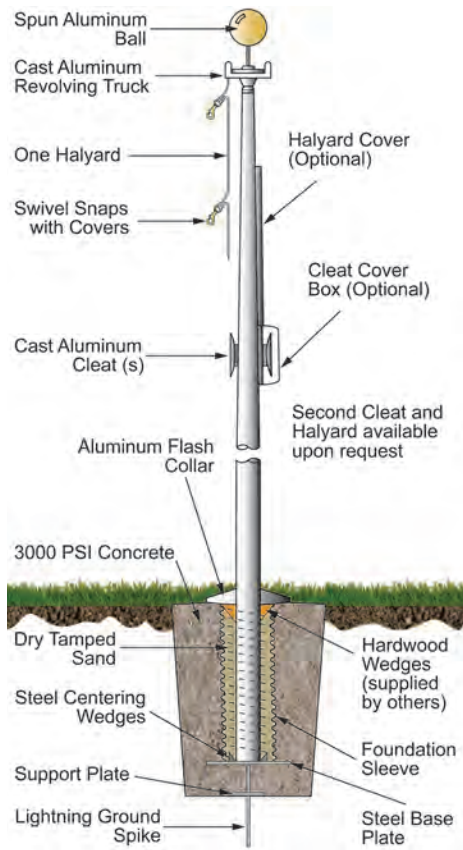

ECONOMY EXTRA SERIES

External Halyard Ground Set Cone Tapered Aluminum Flagpoles

STANDARD ACCESSORIES

- Gold anodized aluminum ball ornament
- Cast aluminum revolving truck w/pulley
- Solid braided polypropylene halyard
- Swivel flag snaps w/vinyl snap covers
- Cast aluminum cleat with mounting screws
- Spun aluminum flash collar
- Galvanized steel foundation sleeve

MODEL	EXPOSED HEIGHT	OVERALL LENGTH	BUTT DIA.	TOP DIA.	WALL	MAX. UNFLAGGED WIND SPEED	MAX. FLAGGED WIND SPEED	SUGGESTED FLAG SIZE	SHIPPING WEIGHT
ECX20	20'	23'	5"	3"	.125	255 MPH	120+ MPH	3' x 5'	119 lbs
ECX25	25'	27'	5"	3"	.125	137 MPH	105 MPH	4' x 6'	129 lbs.
ECX30	30'	33'	5"	3"	.125	104 MPH	85 MPH	5' x 8'	154 lbs.
ECX35	35'	38-1/2'	6"	3-1/2"	.156	119 MPH	91 MPH	6' x 10'	237 lbs.
ECX40	40'	44'	7"	3-1/2"	.156	122 MPH	91 MPH	8' x 12'	272 lbs.
ECX50	50'	55'	8"	3-1/2"	.188	118 MPH	90 MPH	10' x 15'	433 lbs
ECX60	60'	66'	10"	4"	.188	122 MPH	90 MPH	12' x 18'	665 lbs.
ECX70	70'	77'	10"	4"	.312	127 MPH	91 MPH	15' x 25'	1032 lbs.

All flagpole models marked with an asterisk (*) are now available in both one and two section styles; please specify when placing your order. If not specified, one section pole(s) will be shipped. Add 10% to the pricing below for two section style flagpoles.

SATIN

MODEL	ITEM #	1-2	3-6	7+
ECX20	320193	$1,060	$1,010	$950
ECX25	320194	1,120	1,060	1,000
ECX30*	320195	1,250	1,200	1,120
ECX35*	320196	1,930	1,830	1,710
ECX40	320197	2,820	2,680	2,540
ECX50	320198	4,010	3,800	3,600
ECX60	320199	5,800	5,610	5,210
ECX70	320200	9,300	8,840	8,360

CLEAR ANODIZED

MODEL	ITEM #	1-2	3-6	7+
ECX20	320201	$1,300	$1,230	$1,170
ECX25	320202	1,390	1,330	1,230
ECX30*	320203	1,560	1,490	1,440
ECX35*	320204	2,340	2,210	2,100
ECX40	320205	3,320	3,170	2,990
ECX50	320206	4,750	4,510	4,270
ECX60	320207	6,850	6,510	6,170
ECX70	320208	10,650	10,120	9,570

Read Carefully

BRONZE ANODIZED

MODEL	ITEM #	1-2	3-6	7+
ECX20	320209	$1,340	$1,260	$1,200
ECX25	320210	1,420	1,360	1,270
ECX30*	320211	1,580	1,520	1,420
ECX35*	320212	2,400	2,270	2,140
ECX40	320213	3,440	3,270	3,090
ECX50	320214	4,900	4,640	4,400
ECX60	320215	7,070	6,720	6,340
ECX70	320216	10,890	10,340	9,800

BLACK ANODIZED

MODEL	ITEM #	1-2	3-6	7+
ECX20	320217	$1,400	$1,330	$1,240
ECX25	320218	1,520	1,430	1,340
ECX30*	320219	1,700	1,630	1,530
ECX35*	320220	2,550	2,420	2,270
ECX40	320221	3,610	3,420	3,210
ECX50	320222	5,120	4,870	4,610
ECX60	320223	7,410	7,050	6,670
ECX70	320224	11,300	10,750	10,170

Add $30.00 to any of the flagpole pricing above for double cleat-double halyard flagpoles.

All poles on pages 139 through 161 can be mixed to achieve the higher quantity pricing, but shipment must be made to the same location at the same time.